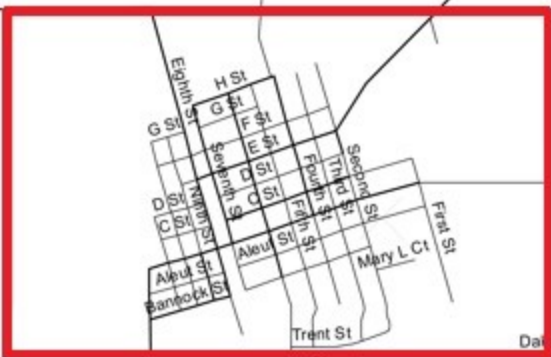

# Proposed Fogging Map

Rice-ton Hwy

Afton Rd

Ditzler Rd

Milky Way

Smith Ave

Hinman Dr

West Rio Bonito Rd

Franphil Dr

Phil-Mark Dr

Pearne Ct

Meade Rd

B St

Biggs East Hwy

Trent St

Dakota Ave

Mead Ave

Farris Rd

West Biggs Gridley Rd

Chatfield Ave

Perry Ave

Smith St

Azevedo Ave

Drake Ave

Hastings Ave

Pryde Ave

South Ave

Hinaman Dr